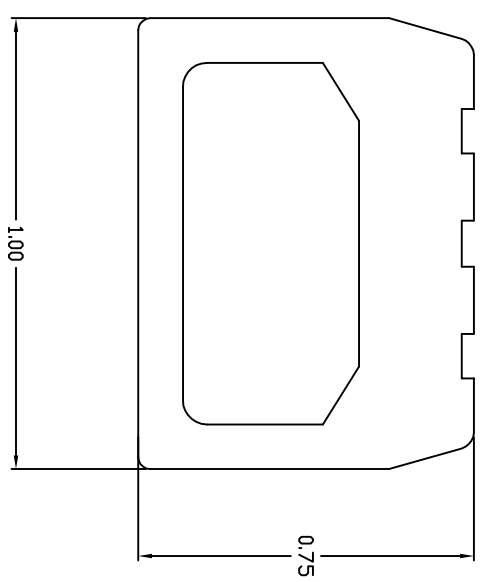

REVISIONS				
ZONE	REV	DESCRIPTION	DATE	APPROVED
S.D.	1	Release For Production	10/26/07	

Reference
Tolerance: 5% commercial

 DRI Dynamic Rubber, Inc. 1748 Elmhurst Road Elk Grove Village, IL 60007 Tel: 847-758-0241 Fax: 847-758-0234		Part Number: DR-50	
CONFIDENTIAL: This document contains information which is proprietary to DRI, and should be protected accordingly.			
SIZE	PSHA NO.	DWG NO.	REV
SCALE			
		1 of 1	SHEET 1 of 1