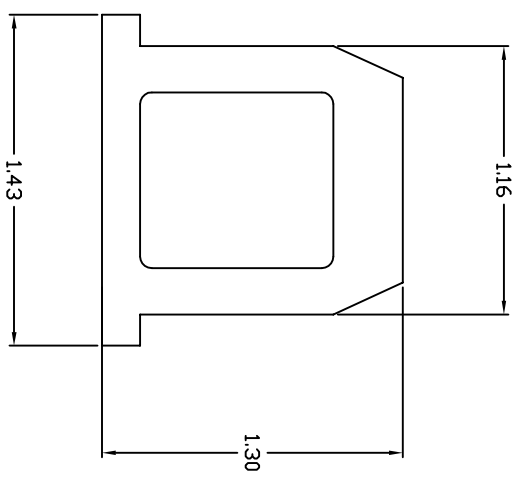

REVISIONS				
ZONE	REV	DESCRIPTION	DATE	APPROVED
S.D.	1	Release For Production	10/26/07	

Reference
Tolerance: 5% commercial

 DRI Dynamic Rubber, Inc. 1745 Elmhurst Road Elk Grove Village, IL 60007 Tel: 847-756-0241 Fax: 847-756-0224		Part Number: DR-63	
CONFIDENTIAL: This document contains information which is proprietary to DRI, and should be protected accordingly.			
SIZE	FIG. NO.	DWG. NO.	REV.
SCALE			
		1 of 1	SHEET 1 of 1