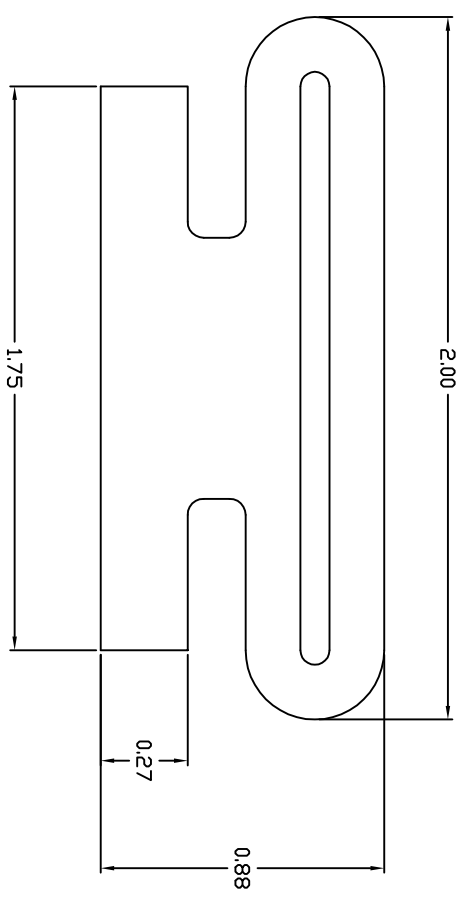

REVISIONS				
ZONE	REV	DESCRIPTION	DATE	APPROVED
S.D.	1	Release For Production	10/26/07	

Reference
Tolerance: 5% commercial

 DRI Dynamic Rubber, Inc. 1745 Elmhurst Road Elk Grove Village, IL 60007 Tel: 847-758-0341 Fax: 847-584-0234		Part Number: DR-F3	
CONFIDENTIAL: This document contains information which is proprietary to DRI, and should be protected accordingly.			
SIZE	PSHA NO.	DWG NO.	REV
SCALE			